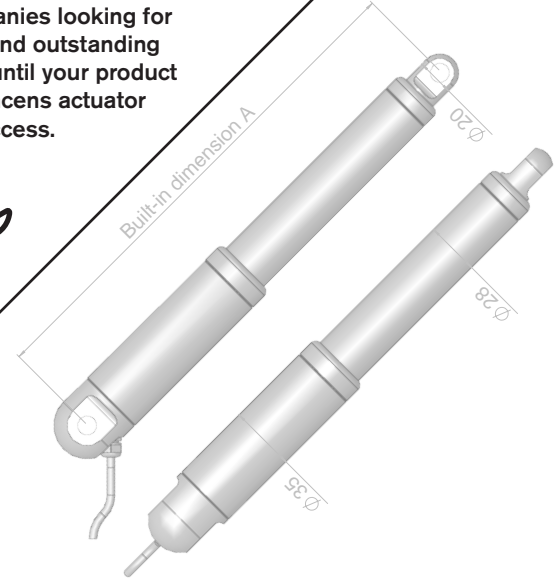

FLEXIBLE & CUSTOMER-ORIENTED SET-UP

At Concens we are dedicated to being the preferred partner for companies looking for uncompromising design and outstanding value. We are not satisfied until your product or application with a Concens actuator solution is a success.

INNOVATION WITHIN ACTUATOR TECHNOLOGY

Concens is driven by strong values of commitment, versatility and flexibility. We aim to be at the forefront of developments within actuator technology in an ever-changing market as well as to combine design, size and functionality with customers' requirements. We are not satisfied until the tiniest detail is perfect, whilst maintaining a clear focus on the overall solution.

Driven by Innovation, Perfection & Dedication