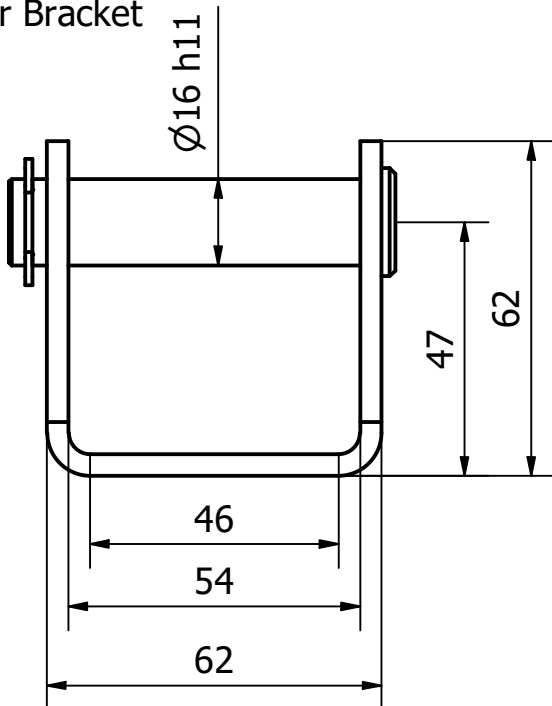

Front Bracket

Rear Bracket

concents

member of **Bansbach** group

Oddesundvej 1 Phone: +4570111131
DK-6715 Esbjerg N Mail: Info@concents.com
Denmark Web: www.concents.com

DIMENSIONS ARE IN mm
DIMENSIONS WITHOUT
TOLERANCES IN
ACCORDANCE WITH
ISO 2768-m
DO NOT SCALE DRAWING

Material: **AISI316**

Finish:

1. angle projection Weight: **N/A**

Name	Date
Drawn	JBM 22-09-2023
Checked	THL 26-09-2023
Eng Appr.	
Mfg Appr.	
Q. Appr.	

Comments:

Product Group:	Concents Actuator Parts
Product Name:	con60
Part Name:	con60 Mounting Brackets
Note:	Stainless Steel
Drawing No:	A4 60-230-01-0000-21-01
Rev.	01