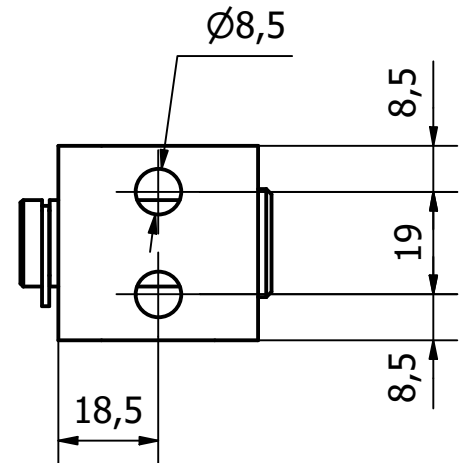

Front Bracket

Rear Bracket

concents

member of **Bansbach** group

Oddesundvej 1 Phone: +4570111131
DK-6715 Esbjerg N Mail: Info@concents.com
Denmark Web: www.concents.com

DIMENSIONS ARE IN mm
DIMENSIONS WITHOUT
TOLERANCES IN
ACCORDANCE WITH
ISO 2768-m
DO NOT SCALE DRAWING

Material: **AISI316**

Finish:

1. angle projection Weight: **N/A**

Name	Date
Drawn	JBM 22-09-2023
Checked	THL 26-09-2023
Eng Appr.	
Mfg Appr.	
Q. Appr.	

Comments:

Product Group:	Concents Actuator Parts
Product Name:	con60
Part Name:	con60 Mounting Brackets
Note:	Stainless Steel
Drawing No:	A4 60-230-01-0000-21-01
Rev.	01