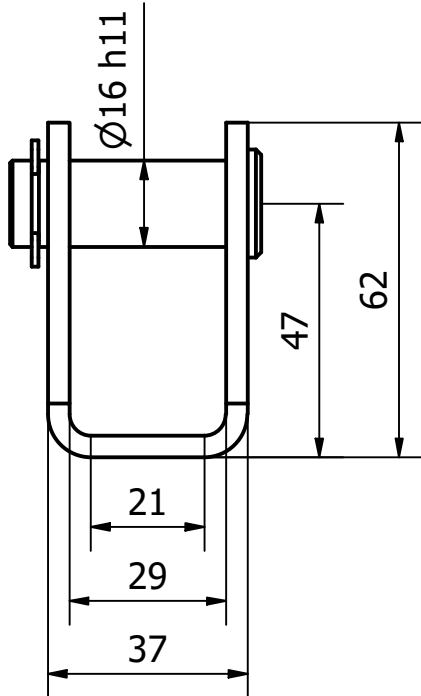

Front Bracket

Rear Bracket

concents

member of **Bansbach** group

Oddesundvej 1 Phone: +4570111131
DK-6715 Esbjerg N Mail: Info@concents.com
Denmark Web: www.concents.com

DIMENSIONS ARE IN mm
DIMENSIONS WITHOUT
TOLERANCES IN
ACCORDANCE WITH
ISO 2768-m
DO NOT SCALE DRAWING

Material: **AISI316**

Finish:

1. angle projection Weight: **N/A**

Name	Date
Drawn	JBM 22-09-2023
Checked	THL 26-09-2023
Eng Appr.	
Mfg Appr.	
Q. Appr.	

Comments:

Product Group:	Concents Actuator Parts
Product Name:	con60
Part Name:	con60 Mounting Brackets
Note:	Stainless Steel
Drawing No:	A4 60-230-01-0000-21-01
Rev.	01