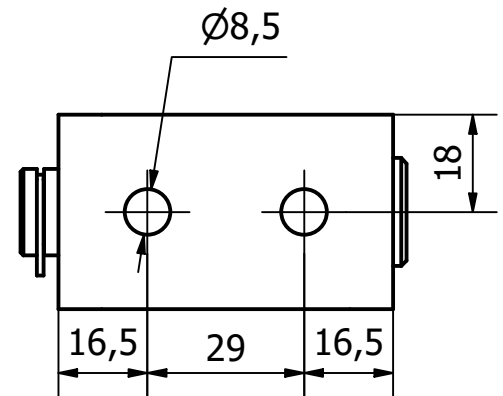

Front Bracket

Rear Bracket

concents

member of **Bansbach** group

Oddesundvej 1 Phone: +4570111131
DK-6715 Esbjerg N Mail: Info@concents.com
Denmark Web: www.concents.com

DIMENSIONS ARE IN mm
DIMENSIONS WITHOUT
TOLERANCES IN
ACCORDANCE WITH
ISO 2768-m
DO NOT SCALE DRAWING

Material: **AISI316**

Finish:

1. angle projection Weight: **N/A**

Name	Date
Drawn	JBM 22-09-2023
Checked	THL 26-09-2023
Eng Appr.	
Mfg Appr.	
Q. Appr.	

Comments:

Product Group:	Concents Actuator Parts
Product Name:	con60
Part Name:	con60 Mounting Brackets
Note:	Stainless Steel
Drawing No:	A4 60-230-01-0000-21-01
Rev.	01